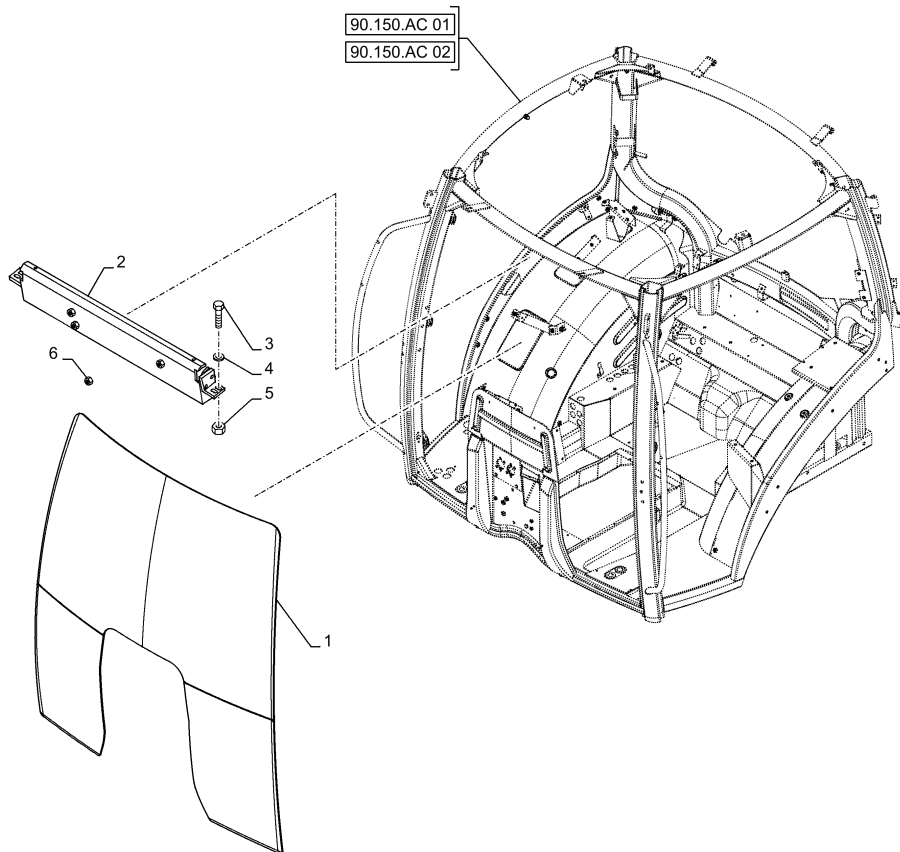

Maxxum I10 - Ep  
Efficient Power  
Tractor - Tier 4  
(02/12 - 01/18)

90 - Platform, Cab,  
Bodywork And  
Decals

90.156.ag[01a] - Var -  
331619 + Std - Cab  
Windshield - Glass -  
D7519 And D7545

## Production Dates

-

#	Part #	Part Name	Description	Qty
1	47577379	WINDSHIELD	-	1
2	47709552	SUPPORT	-	1
3	16043421	BOLT Hex, M8 x 1.25 x 20mm, Cl 8.8, Full Thd	-	4
4	14496501	WASHER 8.4mm ID x 17mm OD - x 1.6mm Thk	-	4
5	16100811	NUT Hex, M8, 6.80mm, Cl 8, ZND	-	4
6	9706690	NUT M8 x 1.25, Cl 8	-	1